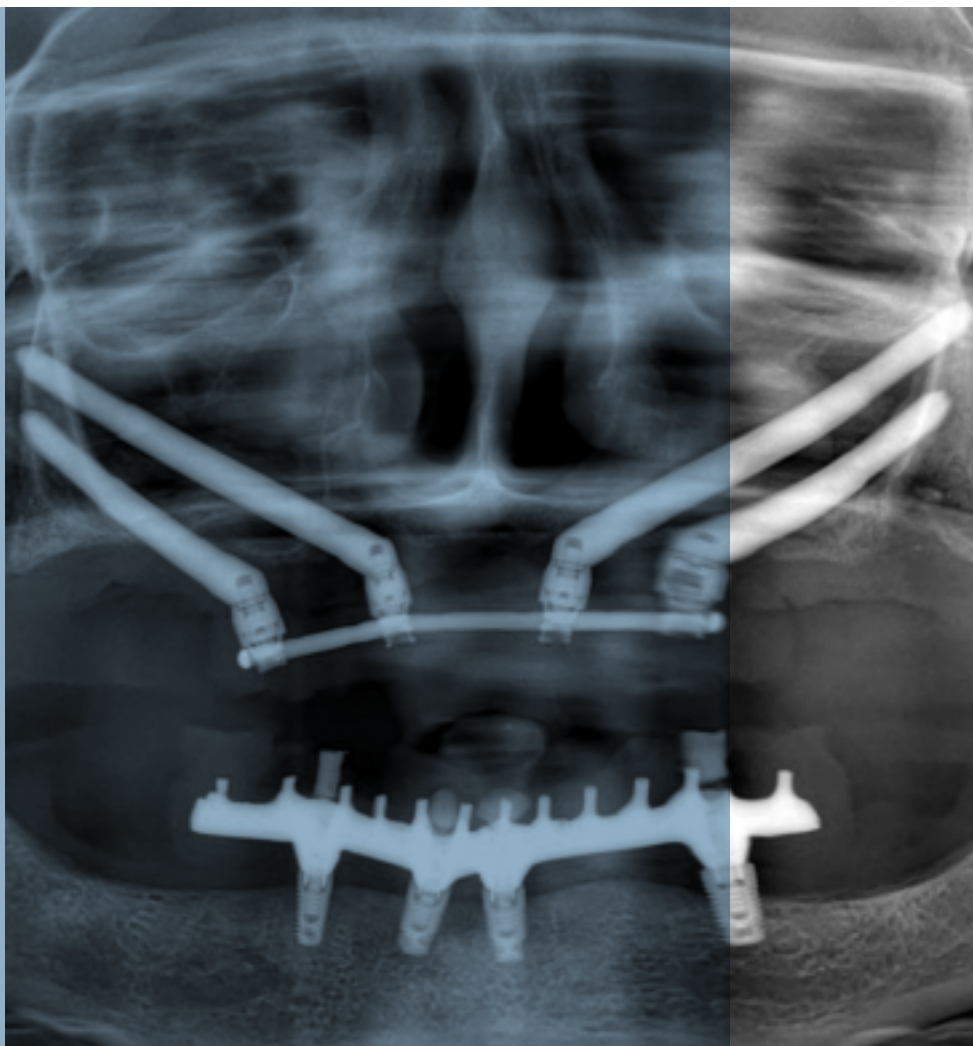

LISBON | SEPTEMBER 24 - 25
2019

ZYGOMATIC

COURSE